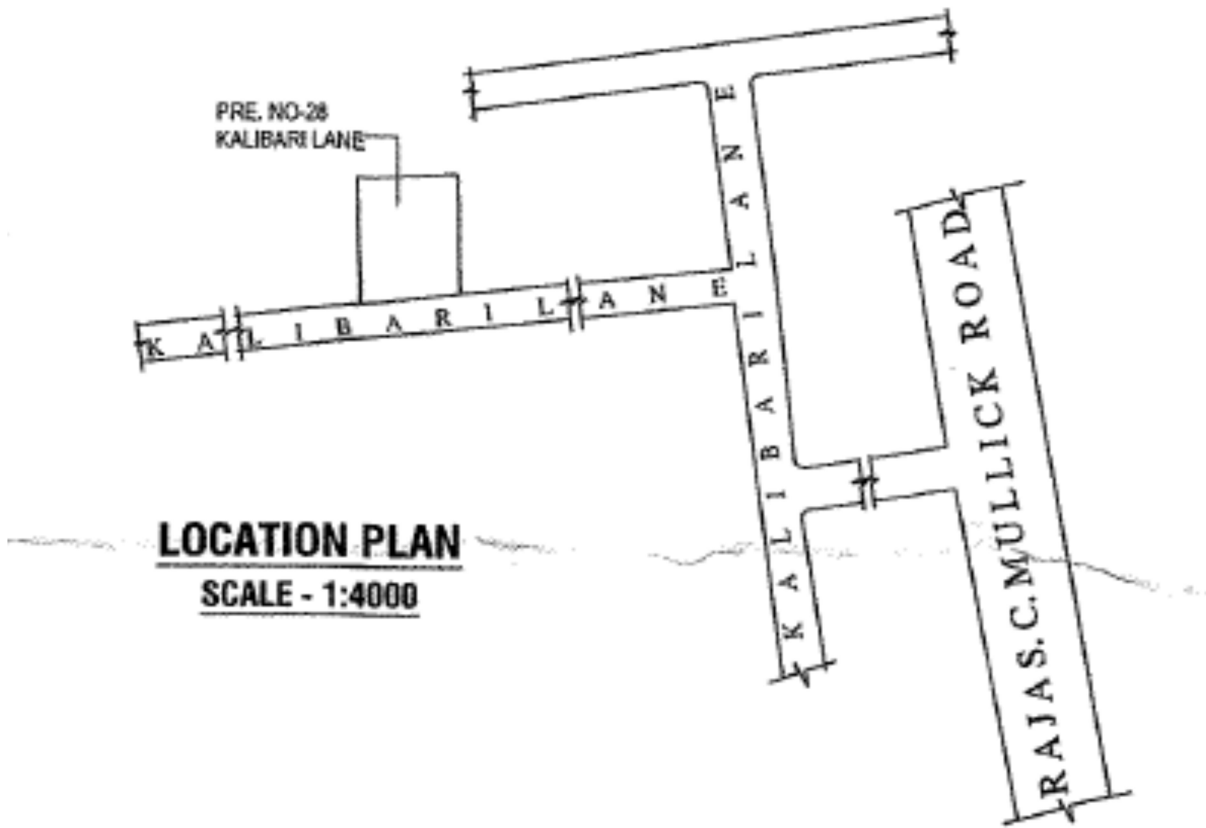

APARTMENT MAKERS
PRIVATE LIMITED
79B, RASH BEHARI AVENUE
KOLKATA - 700 026
PHONE 2464 2536
E-MAIL :hirisein@yahoo.co.in
ajaysn@yahoo.co.uk

LOCATION MAP WITH LATITUDE & LONGITUDE for the Project named
"28" situated at 28, Kalibari Lane, Kolkata - 700032, PO & PS - Jadavpur,
under Ward No. 96 of Borough - X of KMC, WB, India:

Latitude: 22.49328086500667

Longitude: 88.37118140320925

For HI-RISE APARTMENT MAKERS PVT. LTD.

Director